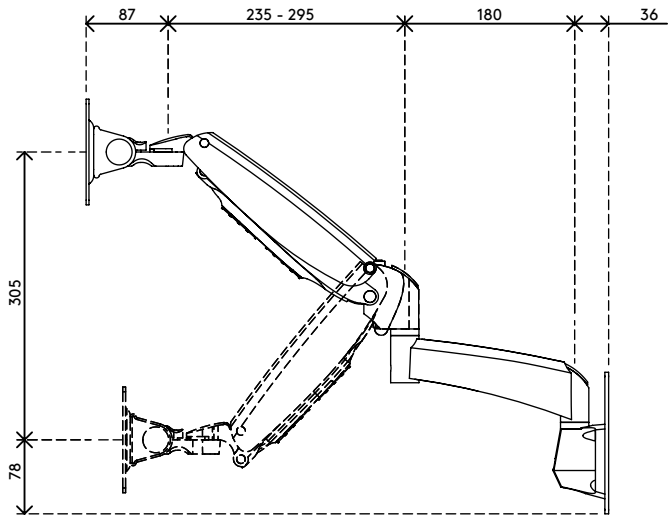

## Viewmaster monitor arm - wall 252

Dynamic height adjustment and independent depth adjustment let each user find their own optimal ergonomic position. A high-end design that guides cables along the arm's extensions to create a tidy, professional impression.

- Dynamic height adjustment range of 305 mm (12,0")
- Independent depth adjustment
- Partly integrated or concealed cable management
- Main components made of aluminium
- VESA MIS-D 75 x 75/100 x 100 mm compatible
- Monitor: tilt +90°/-90°, swivel +90°/-90°, rotate +90°/-90°
- Arm: swivel +90°/-90°
- Weight capacity min. 4,5 - max. 10 kg (9,9 - 22 lb) per monitor
- Comes with a wall mount
- Built-in SUSPA® gas spring
- Listed weight capacity will vary when mounting monitors that are deeper than 25 mm (1,0") or have an off-centre VESA mount position

# viewmaster

305 mm (12,0")

+90°/-90°

+90°/-90°

+90°/-90°

75 x 75/100 x 100

4,5 - 10 kg (9,9 - 22 lb)

# 57.252

 490 x 285 x 140 mm

 1 pcs

 silver

 3,695 kg

 805410572525