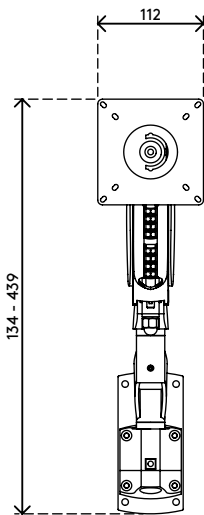

## Viewmaster monitor arm - wall 252

Dynamic height adjustment and independent depth adjustment let each user find their own optimal ergonomic position. A high-end design that guides cables along the arm's extensions to create a tidy, professional impression.

- Dynamic height adjustment range of 305 mm (12,0")
- Independent depth adjustment
- Partly integrated or concealed cable management
- Main components made of aluminium
- VESA MIS-D 75 x 75/100 x 100 mm compatible
- Monitor: tilt +90°/-90°, swivel +90°/-90°, rotate +90°/-90°
- Arm: swivel +90°/-90°
- Weight capacity min. 4,5 - max. 10 kg (9,9 - 22 lb) per monitor
- Comes with a wall mount
- Built-in SUSPA® gas spring
- Listed weight capacity will vary when mounting monitors that are deeper than 25 mm (1,0") or have an off-centre VESA mount position

# viewmaster

305 mm (12,0")

+90°/-90°

+90°/-90°

+90°/-90°

75 x 75/100 x 100

4,5 - 10 kg (9,9 - 22 lb)

# 57.252

 490 x 285 x 140 mm

 1 pcs

 silver

 3,695 kg

 805410572525