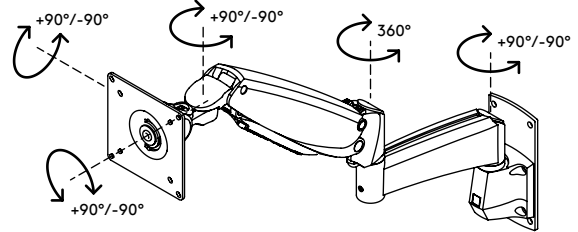

## Viewmaster monitor arm - wall 252

Dynamic height adjustment and independent depth adjustment let each user find their own optimal ergonomic position. A high-end design that guides cables along the arm's extensions to create a tidy, professional impression.

- Dynamic height adjustment range of 305 mm (12,0")
- Independent depth adjustment
- Partly integrated or concealed cable management
- Main components made of aluminium
- VESA MIS-D 75 x 75/100 x 100 mm compatible
- Monitor: tilt +90°/-90°, swivel +90°/-90°, rotate +90°/-90°
- Arm: swivel +90°/-90°
- Weight capacity min. 4,5 - max. 10 kg (9,9 - 22 lb) per monitor
- Comes with a wall mount
- Built-in SUSPA® gas spring
- Listed weight capacity will vary when mounting monitors that are deeper than 25 mm (1,0") or have an off-centre VESA mount position

# viewmaster

305 mm (12,0")

+90°/-90°

+90°/-90°

+90°/-90°

75 x 75/100 x 100

4,5 - 10 kg (9,9 - 22 lb)