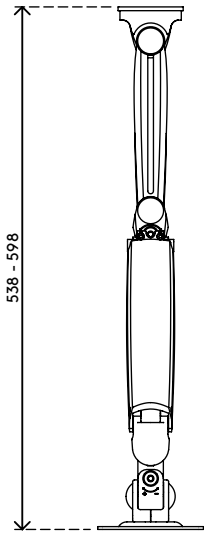

## Viewmaster monitor arm - wall 252

Dynamic height adjustment and independent depth adjustment let each user find their own optimal ergonomic position. A high-end design that guides cables along the arm's extensions to create a tidy, professional impression.

- Dynamic height adjustment range of 305 mm (12,0")
- Independent depth adjustment
- Partly integrated or concealed cable management
- Main components made of aluminium
- VESA MIS-D 75 x 75/100 x 100 mm compatible
- Monitor: tilt +90°/-90°, swivel +90°/-90°, rotate +90°/-90°
- Arm: swivel +90°/-90°
- Weight capacity min. 4,5 - max. 10 kg (9,9 - 22 lb) per monitor
- Comes with a wall mount
- Built-in SUSPA® gas spring
- Listed weight capacity will vary when mounting monitors that are deeper than 25 mm (1,0") or have an off-centre VESA mount position

# viewmaster

305 mm (12,0")

+90°/-90°

+90°/-90°

+90°/-90°

75 x 75/100 x 100

4,5 - 10 kg (9,9 - 22 lb)

# 57.252

 490 x 285 x 140 mm

 1 pcs

 silver

 3,695 kg

 805410572525