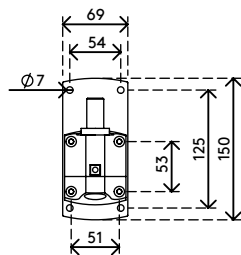

## Viewmaster monitor arm - wall 252

Dynamic height adjustment and independent depth adjustment let each user find their own optimal ergonomic position. A high-end design that guides cables along the arm's extensions to create a tidy, professional impression.

- Dynamic height adjustment range of 305 mm (12,0")
- Independent depth adjustment
- Partly integrated or concealed cable management
- Main components made of aluminium
- VESA MIS-D 75 x 75/100 x 100 mm compatible
- Monitor: tilt +90°/-90°, swivel +90°/-90°, rotate +90°/-90°
- Arm: swivel +90°/-90°
- Weight capacity min. 4,5 - max. 10 kg (9,9 - 22 lb) per monitor
- Comes with a wall mount
- Built-in SUSPA® gas spring
- Listed weight capacity will vary when mounting monitors that are deeper than 25 mm (1,0") or have an off-centre VESA mount position

# viewmaster

305 mm (12,0")

+90°/-90°

+90°/-90°

+90°/-90°

75 x 75/100 x 100

4,5 - 10 kg (9,9 - 22 lb)

# 57.252

 490 x 285 x 140 mm

 1 pcs

 silver

 3,695 kg

 805410572525