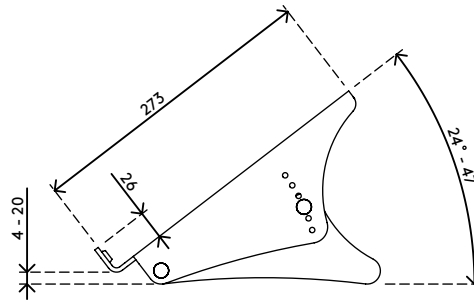

addit

6 kg

Addit laptop riser - adjustable 450

2020/10/06

49.450

395 x 295 x 120 mm

1 pcs

clear acrylic

1,1 kg

805410494506