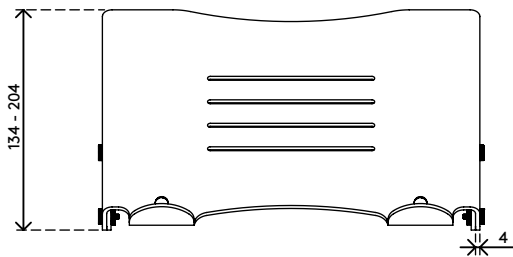

49.450

Addit laptop riser - adjustable 450

This height adjustable acrylic laptop riser inclines and raises a laptop's screen to eye-level. This makes it easier and more pleasant to work on your laptop for longer periods of time. This version has cut-outs that promote airflow to the laptop's air intakes. To be used with additional keyboard and mouse.

- Suitable for laptops up to 15"
- Raises a laptop to eye level
- Leaves all laptop ports and drives accessible
- 4 mm (0,2") thick clear acrylic
- Max. weight capacity of 6 kg (13 lb)
- To be used with additional keyboard and mouse
- Height adjustable from 134 - 204 mm (5,3" - 8,0") in 5 steps
- Dimensions (w x d x h): 350 x 270 x 134 - 204 mm (13,8 x 10,6 x 5,3 - 8,0")

addit

6 kg

Addit laptop riser - adjustable 450

2020/10/06

49.450

 395 x 295 x 120 mm

 1 pcs

 clear acrylic