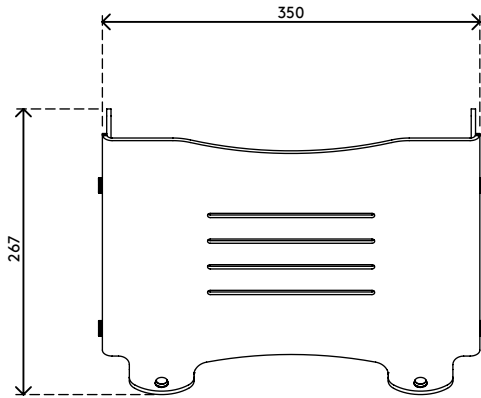

49.450

Addit laptop riser - adjustable 450

This height adjustable acrylic laptop riser inclines and raises a laptop's screen to eye-level. This makes it easier and more pleasant to work on your laptop for longer periods of time. This version has cut-outs that promote airflow to the laptop's air intakes. To be used with additional keyboard and mouse.

- Suitable for laptops up to 15"
- Raises a laptop to eye level
- Leaves all laptop ports and drives accessible
- 4 mm (0,2") thick clear acrylic
- Max. weight capacity of 6 kg (13 lb)
- To be used with additional keyboard and mouse
- Height adjustable from 134 - 204 mm (5,3" - 8,0") in 5 steps
- Dimensions (w x d x h): 350 x 270 x 134 - 204 mm (13,8 x 10,6 x 5,3 - 8,0")

addit

6 kg

Addit laptop riser - adjustable 450

2020/10/06

49.450

 395 x 295 x 120 mm

 1 pcs

 clear acrylic